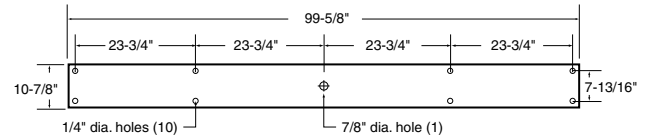

WARRANTY/LISTINGS

- "LifeLyte" limited lifetime warranty
- UL/CUL listed for wet locations

Ordering Guide Example: PLTO2541S4YB

P	LT	O	2	54	1	S4Y	B	____
____	____	____	____	____	____	____	____	____
Series	Style	Lens	Lamp #	Watts	Volts	Ballast	Color*	Options
P=ProTector Linear	LT=Wide Tandem	O=Opal Poly C=Clear Poly	2 (per cross section)	28 (T5) 32 (T8) 54 (T5HO)	1=120v 4=277v B=Univ	N8Y (T5) K4Y (T8) S4Y (T5HO)	B=Black W=White P=Bronze	F=Fused Battery Back-Up Consult Factory for Availability

* Additional colors available. Consult factory.

2345 Vauxhall Road - P.O. Box 129
Union, NJ 07083
800-334-2212
www.exceline.com - www.protectorseries.com

ExcelLine is a Philips group brand

Product information is subject to change without notice