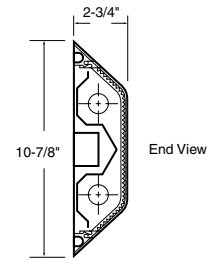

ELECTRICAL

- High-Efficiency T5, T5HO and T8 lamping
- Exceptionally high fixture efficiency
- Instant-on

OPTICS

- 2', 4' and 8' sizes in T5, T5HO or T8 configurations
- .156" thick extruded impact-resistant polycarbonate lens
- Delivers uniform illumination without glare
- Available in clear prismatic and opal prismatic

MOUNTING

- Available direct from factory
- No field drilling required

WARRANTY/LISTINGS

- "LifeLyte" limited lifetime warranty
- UL/CUL listed for wet locations

Ordering Guide Example: PLTO2541S4YB

<input type="text" value="P"/>	<input type="text" value="LT"/>	<input type="text" value="O"/>	<input type="text" value="2"/>	<input type="text" value="54"/>	<input type="text" value="1"/>	<input type="text" value="S4Y"/>	<input type="text" value="B"/>	<input type="text"/>
<input type="text"/>	<input type="text"/>	<input type="text"/>	<input type="text"/>	<input type="text"/>	<input type="text"/>	<input type="text"/>	<input type="text"/>	<input type="text"/>
Series	Style	Lens	Lamp #	Watts	Volts	Ballast	Color*	Options
P=ProTector Linear	LT=Wide Tandem	O=Opal Poly C=Clear Poly	2 (per cross section)	28 (T5) 32 (T8) 54 (T5HO)	1=120v 4=277v B=Univ	N8Y (T5) K4Y (T8) S4Y (T5HO)	B=Black W=White P=Bronze	F=Fused Battery Back-Up Consult Factory for Availability